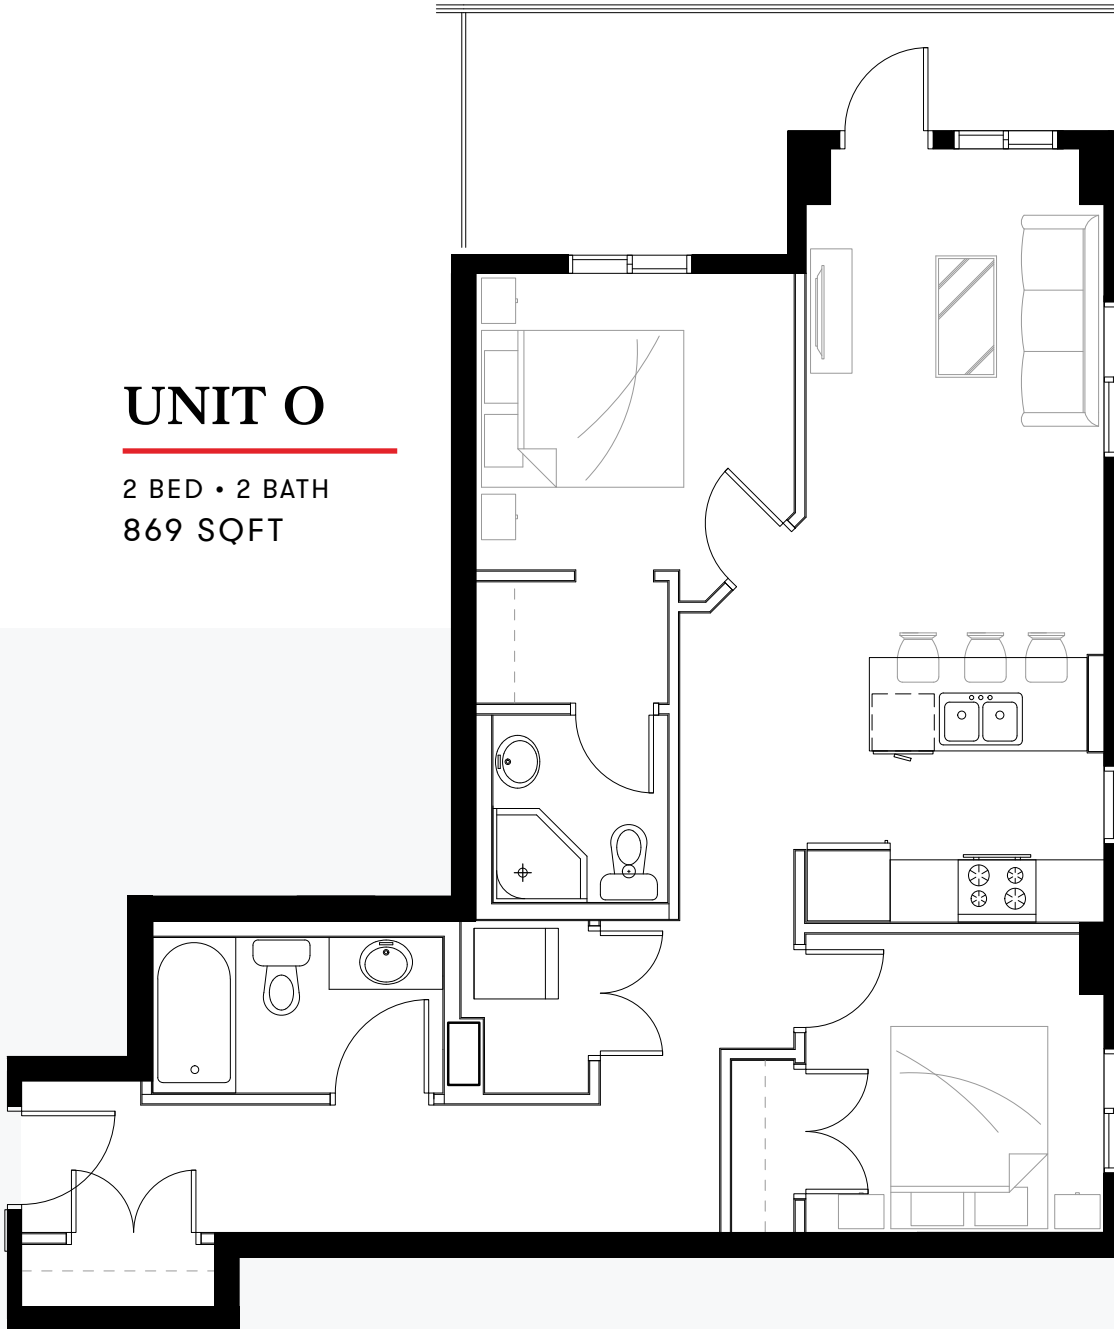

UNIT 0

2 BED • 2 BATH
869 SQFT

Proudly Developed By

liveatthegorge.ca