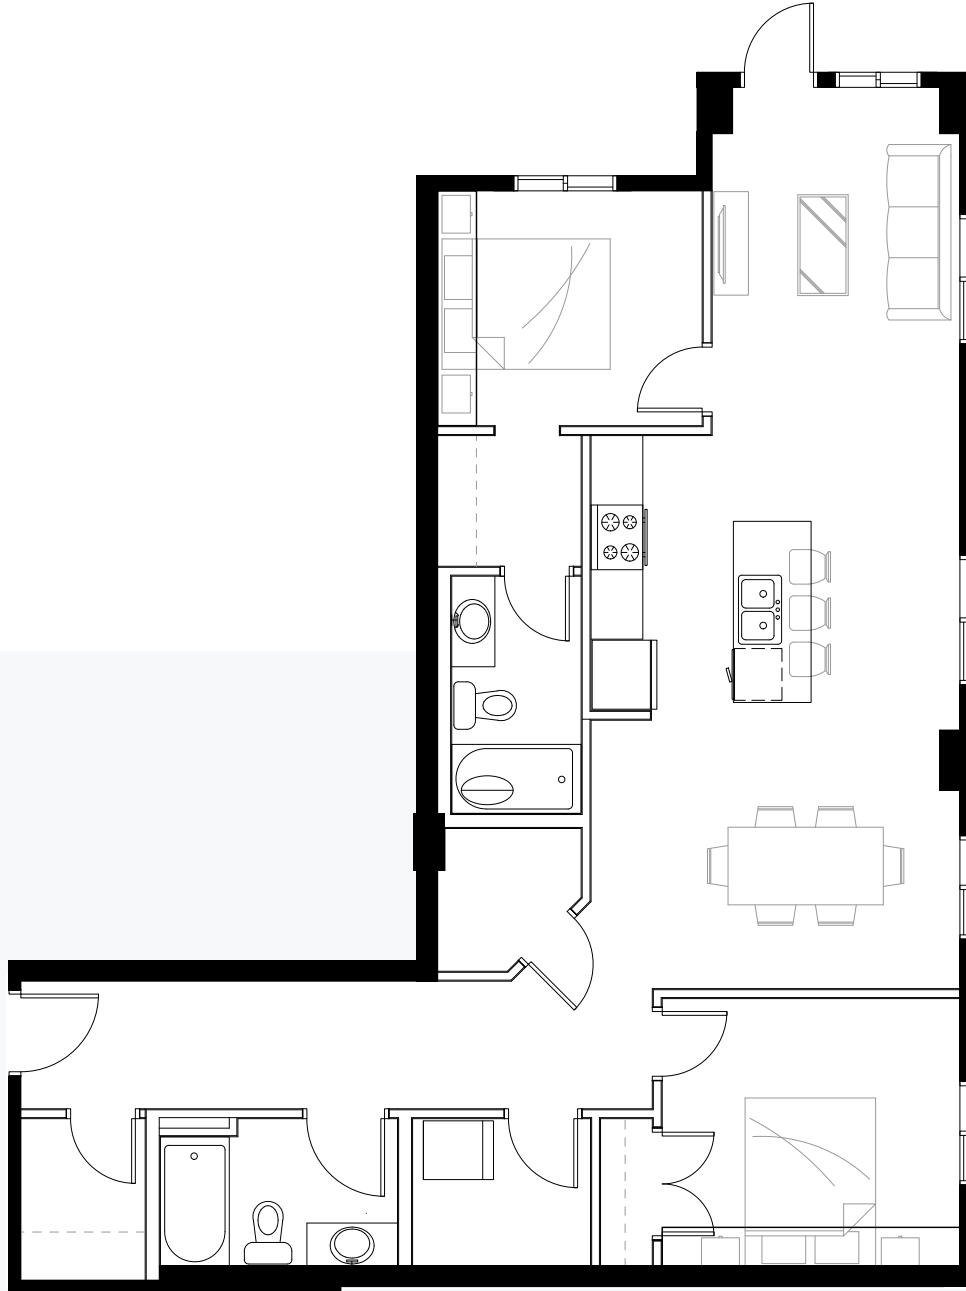

**THE
GEORGE**

UNIT G

2 BED • 2 BATH
1137 SQFT

Proudly Developed By

liveatthegorge.ca