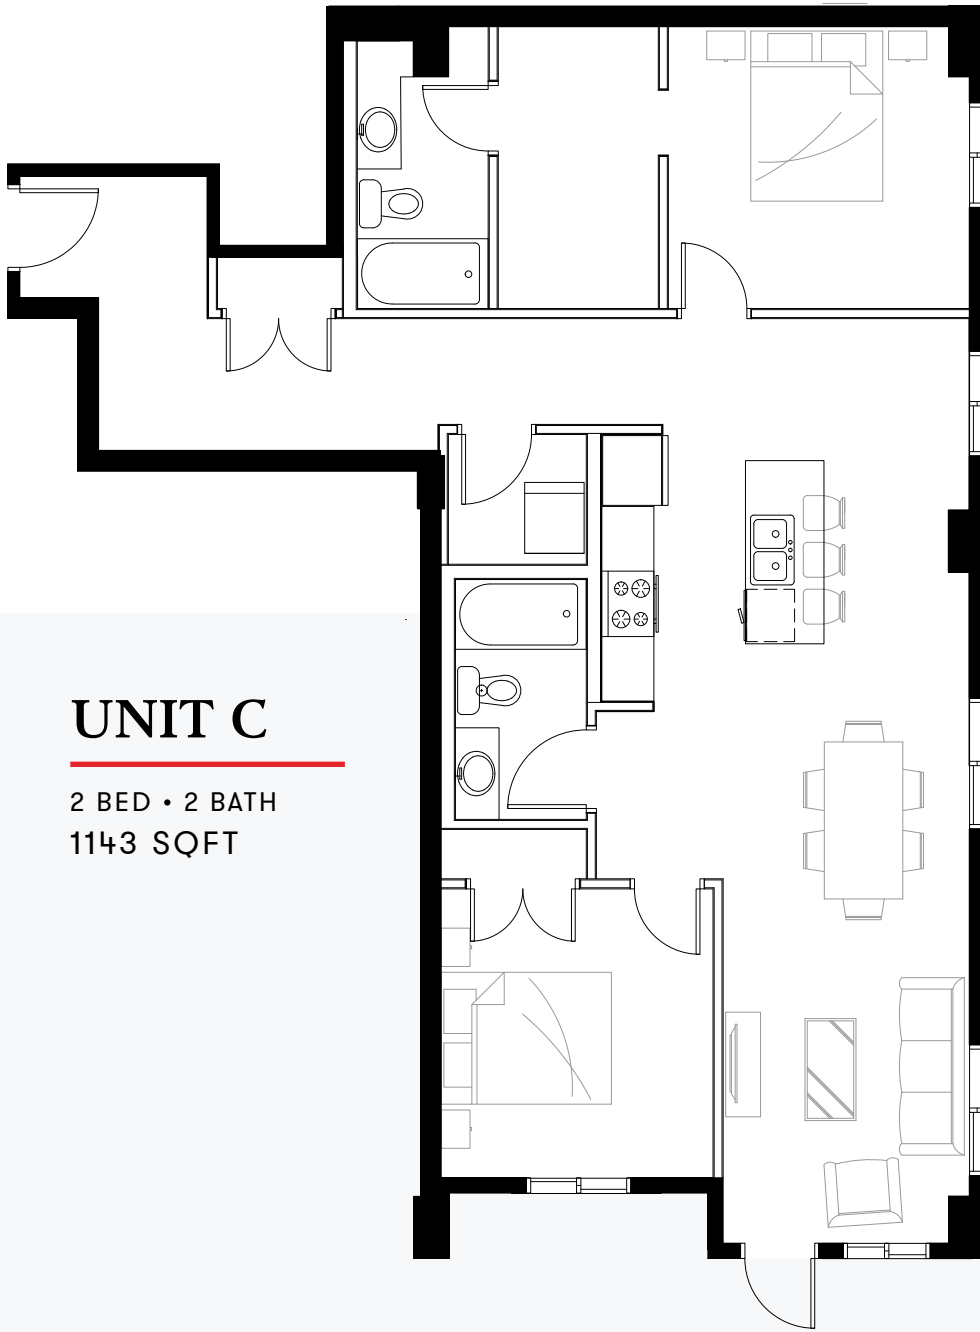

**THE  
GEORGE**

## **UNIT C**

2 BED • 2 BATH  
1143 SQFT

Proudly Developed By

[liveatthegorge.ca](http://liveatthegorge.ca)